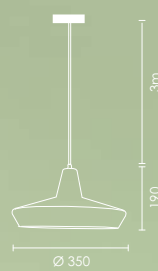

## LUCIA

Aluminium shade and metal base.  
3m twisted canvas suspension.

Code: 8567.10

40W/230V/E27

31  
White

30  
Black