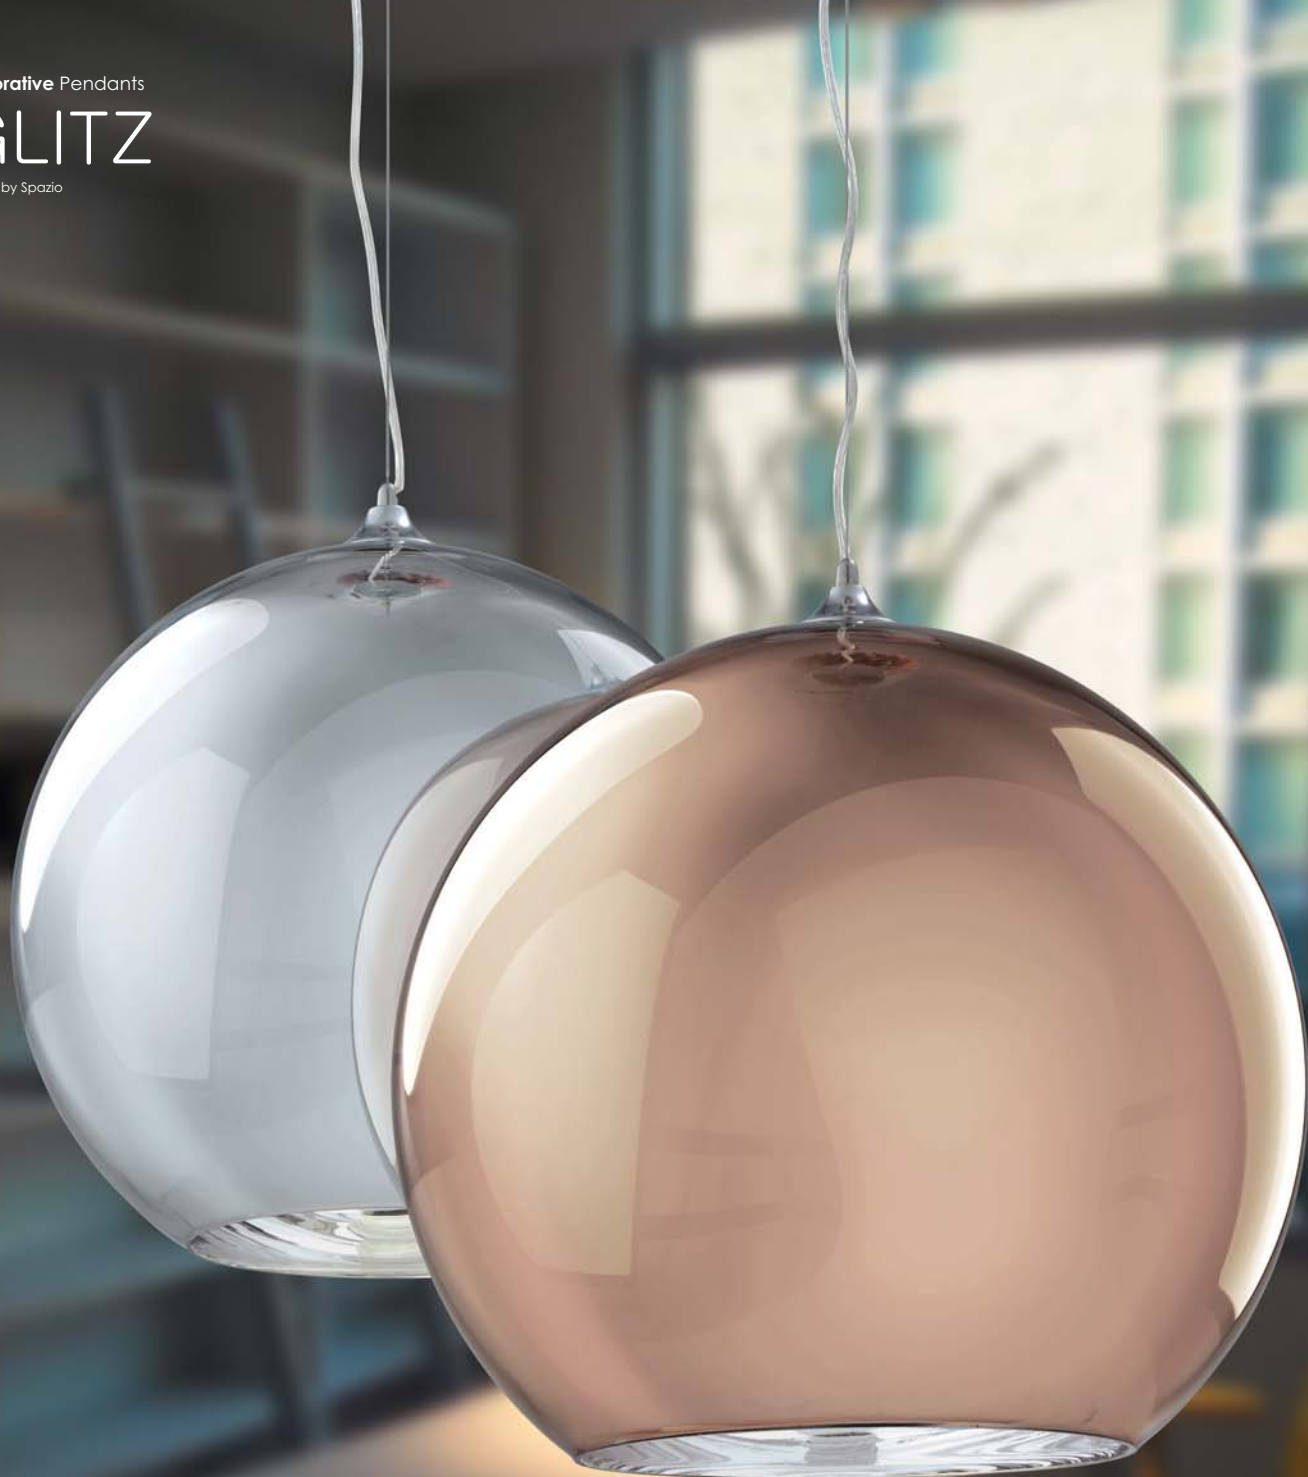

Decorative Pendants

# GLITZ

design by Spazio

## GLITZ

Glass shade in plated chrome or copper mirror. Complete with 3m suspension.

Code: 8543

40W/230V/E27

11  
Chrome

42  
Copper