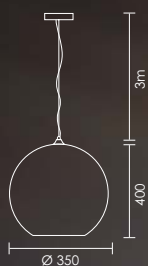

## GLITZ

Glass shade in plated chrome or copper mirror. Complete with 3m suspension.

Code: 8543

40W/230V/E27

11  
Chrome

42  
Copper