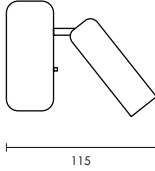

code lamp details

Hilton square

8291 3W / 3000K LED

161 lm (3000K)

3W LED