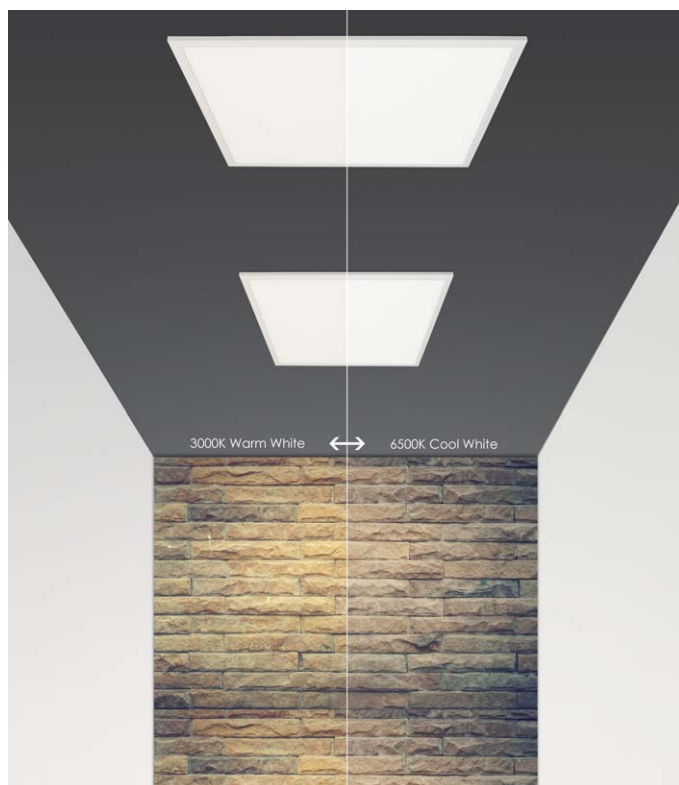

Interior Commercial

LED PANEL TUNABLE WHITE

design by Spazio

- Tunable white LED Panel for recessed or surface applications
- Body made in aluminium with polycarbonate diffuser
- UGR < 22
- 40W 3000K - 6500K LED
- CRI > 80
- Lumen: 3200Lm
- 120° Beam
- Includes
 - LED driver
 - 3m Cabtyre
- Requires remote (see accessories)
- Class II
- IP 20

LED PANEL TUNABLE WHITE

design by Spazio

31
White

code lamp details

Tunable white LED panel

7835.6060.40.30.65.31 40W 230V
3000K - 6500K

Includes LED driver and 3m cabtyre

3200 Lm
 40W
LED

code lamp details

Tunable white LED panel

7835.6060.43.30.65.31 40W 230V
3000K - 6500K With frame

Includes LED driver and 3m Cabtyre

3200 Lm
 40W
LED

ACCESSORIES

code

Remote