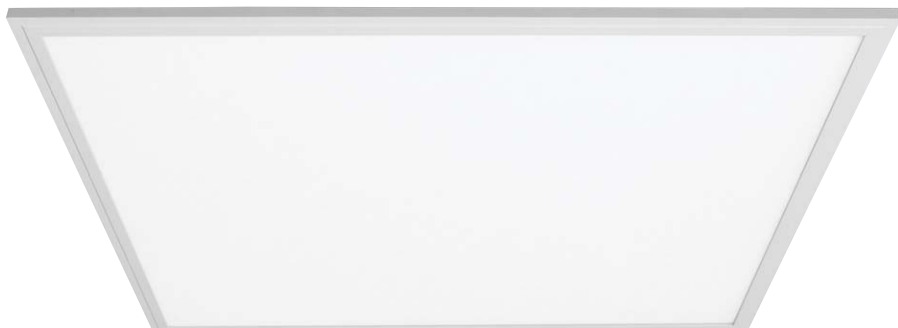

Interior Commercial

LED PANEL TUNABLE WHITE

design by Spazio

- Tunable white LED Panel for recessed or surface applications
- Body made in aluminium with polycarbonate diffuser
- UGR < 22
- 40W 3000K - 6500K LED
- CRI > 80
- Lumen: 3200Lm
- 120° Beam
- Includes
 - LED driver
 - 3m Cabtyre
- Requires remote (see accessories)
- Class II
- IP 20

LED PANEL TUNABLE WHITE

design by Spazio

31
White

code lamp details

Tunable white LED panel

7835.6060.40.30.65.31 40W 230V
3000K - 6500K

Includes LED driver and 3m cabtyre

3200 Lm
 40W
LED

code lamp details

Tunable white LED panel

7835.6060.43.30.65.31 40W 230V
3000K - 6500K With frame

Includes LED driver and 3m Cabtyre

3200 Lm
 40W
LED

ACCESSORIES

code

Remote