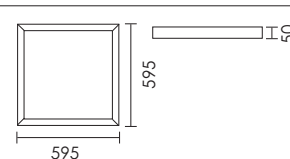

code lamp details

LED panel 600 x 1200

7835.60120.76.40.31 72W 230V
4000K

Includes LED driver and 3m cable