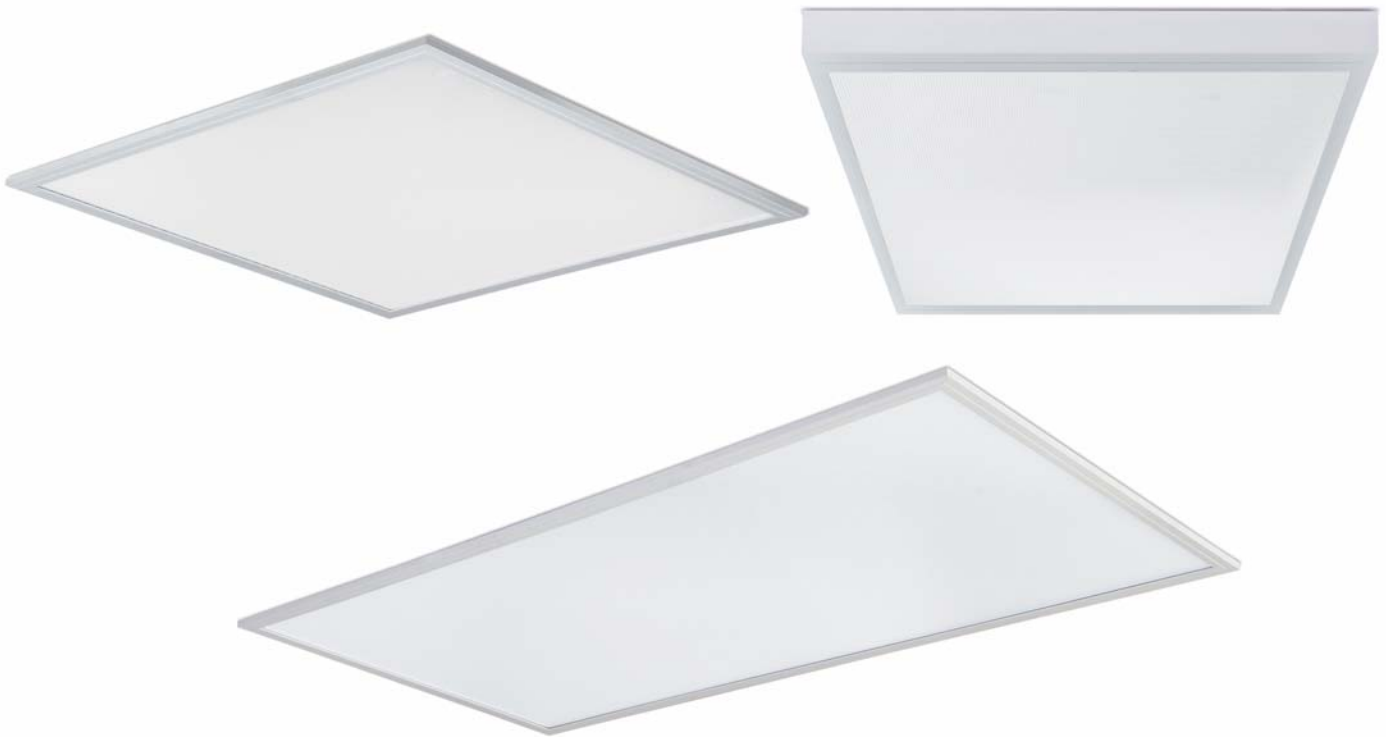

LED PANEL UGR >16

design by Spazio

- LED Panel for recessed or surface applications
- Body made in aluminium with PMMA Light guide
- Available in:
 - 600 x 600 - 40W/230V/**4000K**/LED
 - 600 x 1200 - 72W/230V/**4000K**/LED
- 50000hr LED Lifespan
- 5 year warranty
- UGR > 16
- CRI > 95
- 120° Beam
- Includes:
 - LED driver
 - 3m cable
- Class II
- IP 20

LED PANEL UGR >16

design by Spazio

31
White

code lamp details

LED panel 600 x 600

7835.6060.46.40.31 40W 230V
4000K

Includes LED driver and 3m cable

code lamp details

LED panel 600 x 600 with frame

7835.6060.47.40.31 40W 230V
4000K

Includes LED driver and 3m cable

code lamp details

LED panel 600 x 1200

7835.60120.76.40.31 72W 230V
4000K

Includes LED driver and 3m cable