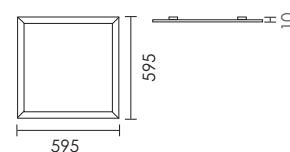

LED PANEL UGR >16

design by Spazio

- LED Panel for recessed or surface applications
- Body made in aluminium with PMMA Light guide
- Available in:
 - 600 x 600 - 40W/230V/**4000K**/LED
 - 600 x 1200 - 72W/230V/**4000K**/LED
- 50000hr LED Lifespan
- 5 year warranty
- UGR > 16
- CRI > 95
- 120° Beam
- Includes:
 - LED driver
 - 3m cable
- Class II
- IP 20

LED PANEL UGR >16

design by Spazio

31
White

code lamp details

LED panel 600 x 600

7835.6060.46.40.31 40W 230V
4000K

Includes LED driver and 3m cable

code lamp details