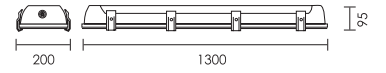

# SS VAPOURPROOF

design by Spazio

31  
White

code lamp details

**50W** SS VAPOURPROOF

**7831.1300503.31** 50W 230V 3000K  
**7831.1300504.31** 50W 230V 4000K

Includes LED Driver

6000 lm (3000K)  
 6000 lm (4000K)  
 50W LED