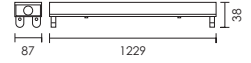

OPEN CHANNEL BATTEN FOR LED TUBES

design by Spazio

code lamp details

OPEN CHANNEL BATTEN
For 4 ft - 2 lamp T8 LED Tubes

7830.236 2 x 18W/230V/T8

Requires T8 LED Tube

code lamp details

OPEN CHANNEL BATTEN
For 5ft - 2 lamp T8 LED Tubes