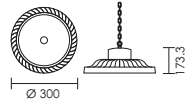

code lamp details
150W
7812.150.41.30 150W 230V 4000K

Dimmable
Includes LED driver