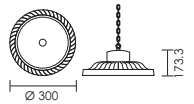

code lamp details
240W
7812.240.41.30 240W 230V 4000K

Dimmable
Includes LED driver