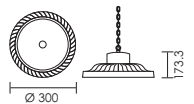

code lamp details
100W
7812.100.41.30 100W 230V 4000K

Dimmable
Includes LED driver

code lamp details
150W
7812.150.41.30 150W 230V 4000K

Dimmable
Includes LED driver

code lamp details
240W
7812.240.41.30 240W 230V 4000K

Dimmable
Includes LED driver

ACCESSORIES

MICROWAVE SENSOR

- For use with high bay fittings
- Dimmable
- Detection range: 360°
- Detection distance: 4-10m (Radius)
- Rated load:
  - Incandescent: 2000W
  - Energy saving: 1000W
- Time delay: 10s, 1min, 5min, 10min, 20min, 30min.
- Stand by DIM level options: 10%, 20%, 30%, 50%
- Installation height: 4 - 15m

CODE	DESCRIPTION
E.1009.30	
E.1009.240.30.BRKT	Mounting bracket 240W
E.1009.30.BRKT	Mounting bracket 100W/150W