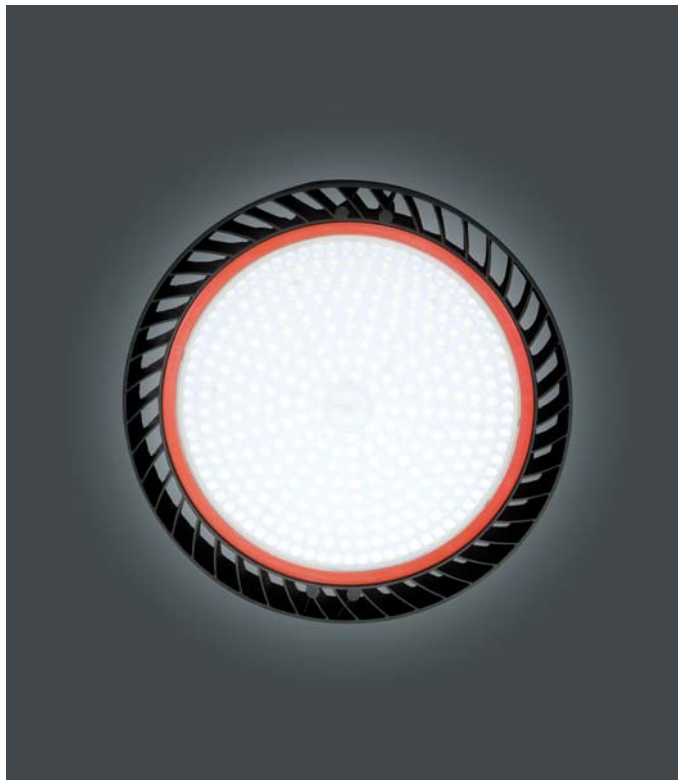

Interior Exterior Commercial

UFO LED HIGHBAY

design by Spazio

- Commercial LED
- Body made in die-cast aluminium with polycarbonate diffuser
- Natural white (4000K) LED
- 90° Reflector
- Includes LED driver and captyre
- Excludes chain
- Class I
- IP 65

UFO LED HIGHBAY

design by Spazio

30
Black

code lamp details

100W
7812.100.40.30 100W 230V 4000K

Includes LED driver

 **14500 lm**

 100W LED

 **31000 lm**

 200W LED