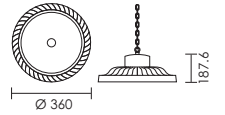

UFO LED HIGHBAY

design by Spazio

30
Black

code lamp details

100W
7812.100.40.30 100W 230V 4000K

Includes LED driver

 **14500 lm**

 100W LED