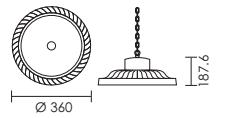

code lamp details

150W
7812.150.40.30 150W 230V 4000K

Includes LED driver

 **21750 lm**

 150W LED

code lamp details

200W
7812.200.40.30 200W 230V 4000K

Includes LED driver