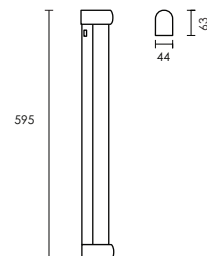

Fig. 3 Square end caps (Sold per pair)

code lamp details

Vanity Square

7060 15W / 3000K - 4000K LED

Round end caps

- 7060.EC.11** Chrome
- 7060.EC.33** Black chrome
- 7060.EC.42** Rose gold

code lamp details

Vanity Round

7061 15W / 3000K - 4000K LED

Square end caps

- 7061.EC.11** Chrome
- 7061.EC.33** Black chrome
- 7061.EC.42** Rose gold