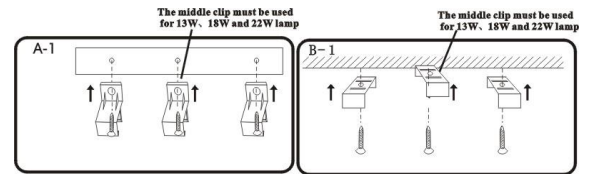

MINI LED STRIPLIGHT

Fig.1

4W and 7W lamp must be fixed with two clips.
13W and 18W lamp must be fixed with three clips.