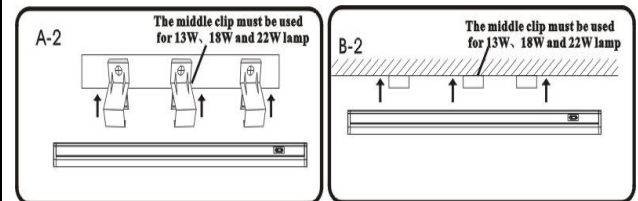

Ensure mains supply is switched off.

- Remove the clip on the wood or on the wall. (Fig. 1)
- Tighten the clips with screws. (Fig. 2)
- Mount the fitting on the clips (Fig. 3)
- Plug in the power cord, Switch on mains, fixtures can be connected in series, max 12pcs (Fig. 4)

MINI LED STRIPLIGHT

Fig.1

4W and 7W lamp must be fixed with two clips.
13W and 18W lamp must be fixed with three clips.

Fig.2

Fig.3

Fig.4

Spazio Lighting (Pty) LTD.

JOHANNESBURG OFFICE: 52 Andries Street | Wynberg/Sandton