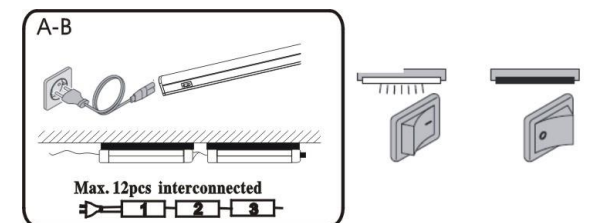

Ensure mains supply is switched off.

- Remove the clip on the wood or on the wall. (Fig. 1)
- Tighten the clips with screws. (Fig. 2)
- Mount the fitting on the clips (Fig. 3)
- Plug in the power cord, Switch on mains, fixtures can be connected in series, max 12pcs (Fig. 4)

MINI LED STRIPLIGHT

Fig.1

4W and 7W lamp must be fixed with two clips.
13W and 18W lamp must be fixed with three clips.

Fig.2

Fig.3

Fig.4

Spazio Lighting (Pty) LTD.

JOHANNESBURG OFFICE: 52 Andries Street | Wynberg/Sandton