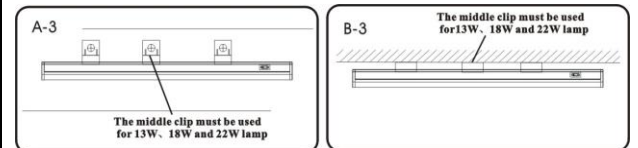

Ensure mains supply is switched off.

- Remove the clip on the wood or on the wall. (Fig. 1)
- Tighten the clips with screws. (Fig. 2)
- Mount the fitting on the clips (Fig. 3)
- Plug in the power cord, Switch on mains, fixtures can be connected in series, max 12pcs (Fig. 4)

MINI LED STRIPLIGHT

Fig.1

4W and 7W lamp must be fixed with two clips.
13W and 18W lamp must be fixed with three clips.

Fig.2

Fig.3

Fig.4

Spazio Lighting (Pty) LTD.

JOHANNESBURG OFFICE: 52 Andries Street | Wynberg/Sandton