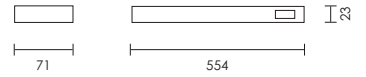

ROLLUX/PATICE/MINI LED

design by Spazio

code lamp details

Rollux small LED light

7047.10.30.50 10W 230V 3000K

Includes LED driver

code lamp details

Patice small LED light

7048.07.30.31 7W 230V 3000K

Includes LED driver

code lamp details

Mini small LED light

- **7039.04.30.31** 4W 230V 3000K
- **7039.07.30.31** 7W 230V 3000K
- **7039.13.30.31** 13W 230V 3000K
- **7039.18.30.31** 18W 230V 3000K

Includes LED driver