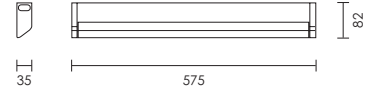

# ROLLUX/PATICE/MINI LED

design by Spazio

code lamp details

**Rollux** small LED light

**7047.10.30.50** 10W 230V 3000K

Includes LED driver

code lamp details

**Patice** small LED light