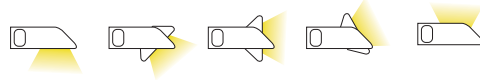

code lamp details

Patice small LED light

7048.07.30.31 7W 230V 3000K

Includes LED driver