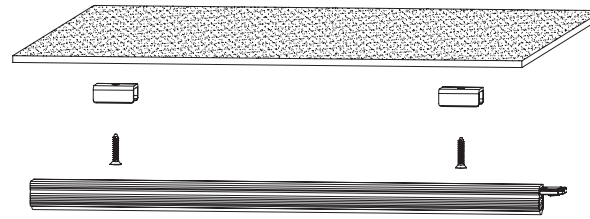

## LED CABINET STRIP

Model	Volt	Power
7037.03	DC24V	3W
7037.05	DC24V	4.5W
7037.08	DC24V	7.5W
7037.DIM.SW	DC24V	72W
7037.PIR.SW	DC24V	72W

**7037.PIR.SW:**  
**Function Description:**  
 When movement is detected within the specified range, the switch will turn on.

When there is no movement detected within 45s, the switch will automatically turn off.

**7037.DIM.SW:**  
**Function Description:**  
 In order to switch the touch tablet ON / OFF, touch and release within 0.5s.