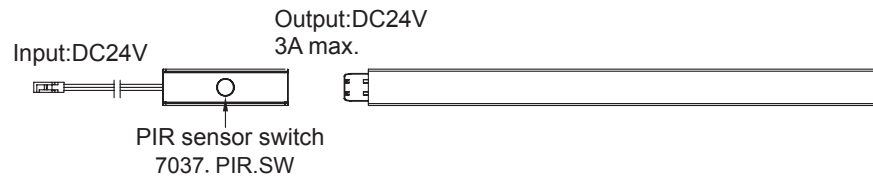

## LED CABINET STRIP

Model	Volt	Power
7037.03	DC24V	3W
7037.05	DC24V	4.5W
7037.08	DC24V	7.5W
7037.DIM.SW	DC24V	72W
7037.PIR.SW	DC24V	72W

**7037.PIR.SW:**  
**Function Description:**  
 When movement is detected within the specified range, the switch will turn on.

When there is no movement detected within 45s, the switch will automatically turn off.

**7037.DIM.SW:**  
**Function Description:**  
 In order to switch the touch tablet ON / OFF, touch and release within 0.5s.