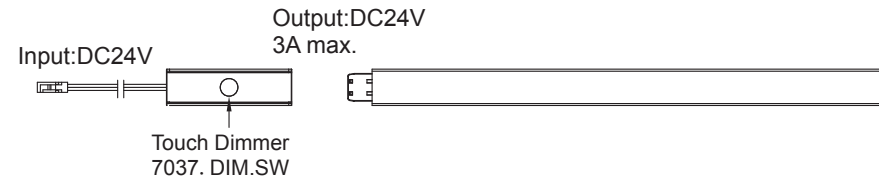

## LED CABINET STRIP

Model	Volt	Power
7037.03	DC24V	3W
7037.05	DC24V	4.5W
7037.08	DC24V	7.5W
7037.DIM.SW	DC24V	72W
7037.PIR.SW	DC24V	72W

**7037.PIR.SW:**  
**Function Description:**  
 When movement is detected within the specified range, the switch will turn on.

When there is no movement detected within 45s, the switch will automatically turn off.

**7037.DIM.SW:**  
**Function Description:**  
 In order to switch the touch tablet ON / OFF, touch and release within 0.5s.