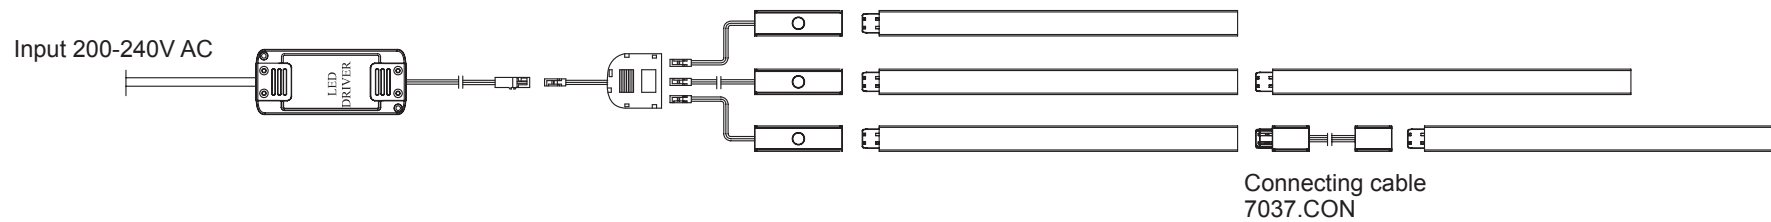

## LED CABINET STRIP

Model	Volt	Power
7037.03	DC24V	3W
7037.05	DC24V	4.5W
7037.08	DC24V	7.5W
7037.DIM.SW	DC24V	72W
7037.PIR.SW	DC24V	72W

**7037.PIR.SW:**  
**Function Description:**  
 When movement is detected within the specified range, the switch will turn on.

When there is no movement detected within 45s, the switch will automatically turn off.

**7037.DIM.SW:**  
**Function Description:**  
 In order to switch the touch tablet ON / OFF, touch and release within 0.5s.