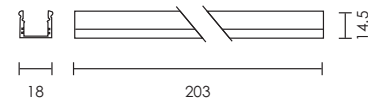

LED CABINET STRIP

design by Spazio

05
Anodised

code lamp details

LED Cabinet Strip Light

7037.03.30 3W DC24V 3000K
7037.03.40 3W DC24V 4000K

Requires DC24V Constant Voltage LED Driver

code lamp details

LED Cabinet Strip Light

7037.05.30 4.5W DC24V 3000K
7037.05.40 4.5W DC24V 4000K

Requires DC24V Constant Voltage LED Driver

code lamp details

LED Cabinet Strip Light

7037.08.30 7.5W DC24V 3000K
7037.08.40 7.5W DC24V 4000K

Requires DC24V Constant Voltage LED Driver

ACCESSORIES

code

SWITCH

7037.DIM.SW

code

PIR SENSOR SWITCH

7037.PIR.SW

code

CONNECTOR

7037.CON