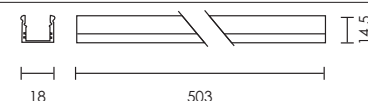

Requires DC24V Constant Voltage LED Driver