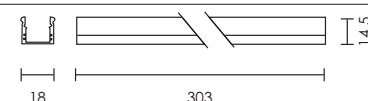

LED CABINET STRIP

design by Spazio

05
Anodised

code lamp details

LED Cabinet Strip Light

7037.03.30 3W DC24V 3000K
7037.03.40 3W DC24V 4000K

Requires DC24V Constant Voltage LED Driver

code lamp details

LED Cabinet Strip Light

7037.05.30 4.5W DC24V 3000K
7037.05.40 4.5W DC24V 4000K

Requires DC24V Constant Voltage LED Driver

code lamp details

LED Cabinet Strip Light

7037.08.30 7.5W DC24V 3000K
7037.08.40 7.5W DC24V 4000K

Requires DC24V Constant Voltage LED Driver

ACCESSORIES

code

SWITCH

7037.DIM.SW

code

PIR SENSOR SWITCH

7037.PIR.SW

code

CONNECTOR

7037.CON