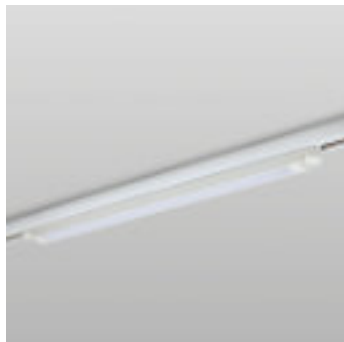

Interior Track and Spot

SPARK LINEAR TRACK LIGHT

Designed by Spazio

- Linear track light
- Aluminium body
- Polycarbonate diffuser
- Includes:
 - 4 wire track adaptor
- 20W LED 1600lm
- 4000K
- Class I
- IP 20

SPARK LINEAR TRACK LIGHT

Designed by Spazio

30
Black

31
White

code lamp details

Spark Linear 4 wire track light

7030.40XX 20W / 4000K LED

 **1600 lm**