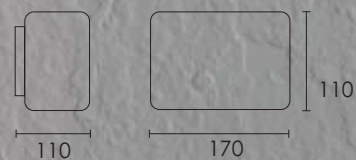

Decorative Wall

ICE

design by Spazio

ICE

Wall lamp with stainless steel body and glass diffuser.
Class II. IP44.

Code: 5279

6W/230V/3000K/960Lm

Polished