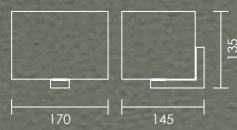

Decorative Wall  
**BRICK**  
design by Spazio

**BRICK**

Wall fitting with polished stainless steel base and opal glass shade. IP44

Code: 5272.3

25W/230V/G9