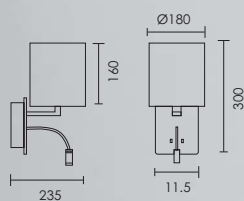

Decorative Wall

ARISTON ROUND

design by Spazio

ARISTON ROUND

Fabric shade and metal base. Warm white LED.

Code: 5271.2

40W/230V/E27
1W/230V/3000K 200lm

61
White Shade