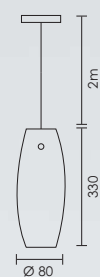

## BABE

Glass shade and nickle base.  
Complete with 2m suspension.

Code: 5237

60W/230V/E27

1861  
Opal Glass