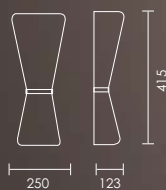

Decorative Wall

FAN

design by Spazio

FAN

Opal glass diffuser with chrome metal bracket and metal base.

Code: 5218

40W/230V/E27
60W/230V/E27

1861
Opal Shade
Matt Chrome Base