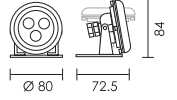

39

304 Stainless Steel

code lamp details

Wave 6W LED fitting

5108.1.40.39 6W 12V DC 4000K

Requires remote constant voltage LED driver

 **720Lm**

 6W LED