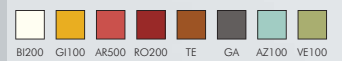

NOLITA 3651

Completely steel tube chairs.  
Available in a wide range of colours.

BI200 GI100 AR500 RO200 TE GA AZ100 VE100