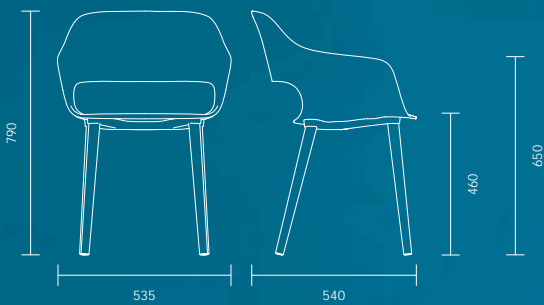

BABILA ARMCHAIR 2755
Patrick Norguet

BABILA 2755

Polypropylene shell with solid ash wood legs.
Shell and legs available in various colours.

LEG FINISHES:

FR AN FRMC NI

SHELL FINISHES:

BI SA GR GI AR NE