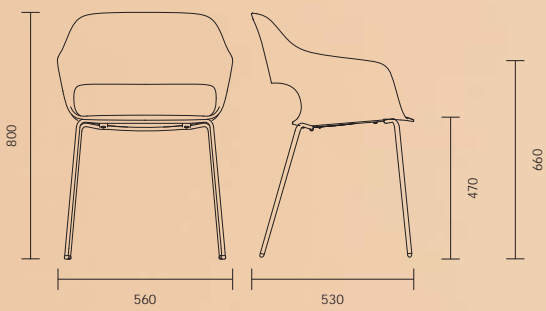

BABILA ARMCHAIR 2736
Patrick Norguet

BABILA 2736

Upholstered shell, in fabric or leather with steel tube legs.
Frame chromed or powder coated in various colours.