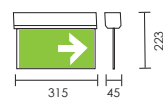

EMERGENCY EXIT SIGNS

design by Spazio

White

code lamp details

Ceiling Mount - Surface or Recessed

4653 2W 230V 5000K
4653.RMK Recessed Mounting Kit

Includes
- LED driver
- 4 Pictograms

code lamp details

Wall Mount

4654 1W 230V 5000K

Includes
- LED driver
- 4 Pictograms