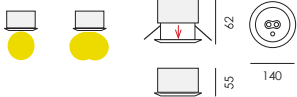

4652.SMK Surface mounting kit

Cut-Out
Ø 70mm