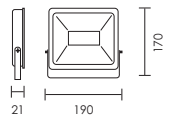

Includes LED Driver