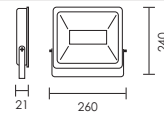

30
Black

code lamp details

100W - LED Floodlight

4647.100.40 100W 230V LED

10120 lm

50W
LED

Includes LED Driver