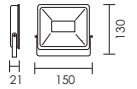

30
Black

code lamp details

10W - LED Floodlight

4647.10.40 10W 230V LED

1010 lm

10W LED

Includes LED Driver

code lamp details

20W - LED Floodlight

4647.20.40 20W 230V LED

2025 lm

20W LED

Includes LED Driver

code lamp details

30W - LED Floodlight

4647.30.40 30W 230V LED

3035 lm

30W LED

Includes LED Driver

code lamp details

50W - LED Floodlight

4647.50.40 50W 230V LED

5060 lm

50W LED

Includes LED Driver