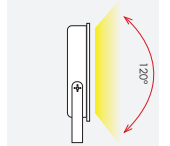

KTM 10-100W LED

design by Spazio

- Slimline LED floodlight (Fig. 1)
- Body made in aluminium
- Tempered glass diffuser
- Adjustable (Fig. 2)
- 10-100W LED available in Natural white (4000K)
- 120° Beam angle (Fig. 3)
- 1010 - 10120 Lumen output
- 20000hr lamp life
- Includes LED driver
- Class 1
- IP 65

Fig. 1 Slimmer Design compared to a standard LED flood

Fig. 2

Fig. 3

30
Black

code lamp details

10W - LED Floodlight

4647.10.40 10W 230V LED

1010 lm