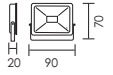

30
Black

code lamp details

10W - LED Floodlight

4647.10.40 10W 230V LED

1010 lm

10W LED

Includes LED Driver

code lamp details

20W - LED Floodlight

4647.20.40 20W 230V LED

2025 lm

20W LED

Includes LED Driver

code lamp details

30W - LED Floodlight

4647.30.40 30W 230V LED

3035 lm

30W LED

Includes LED Driver

code lamp details

50W - LED Floodlight

4647.50.40 50W 230V LED

5060 lm

50W LED

Includes LED Driver