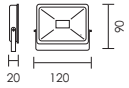

30
Black

code lamp details

10W - LED Floodlight

4647.10.40 10W 230V LED

1010 lm

10W LED

Includes LED Driver

code lamp details

20W - LED Floodlight

4647.20.40 20W 230V LED

2025 lm

20W LED

Includes LED Driver

code lamp details

30W - LED Floodlight

4647.30.40 30W 230V LED

3035 lm

30W LED

Includes LED Driver

code lamp details

50W - LED Floodlight

4647.50.40 50W 230V LED

5060 lm

50W LED

Includes LED Driver