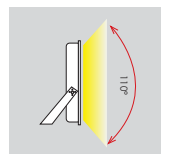

- Slimline LED floodlight (Fig. 1)
- Modified polycarbonate body with aluminium inside
- Tempered glass diffuser
- 304 Stainless steel bracket, Adjustable (Fig. 2)

10 - 30W

- 10-30W LED
- Raw lumen: 1170 - 3510Lm

50W

- 50W LED
- Raw lumen: 5500Lm

100W

- 100W LED
- Raw lumen: 12000Lm
- Natural white 4000K or Warm White 3000K (50W)
- 110° Beam (Fig. 3)
- Includes LED driver
- Class I
- IP 65
- Coastal quality

Fig. 3