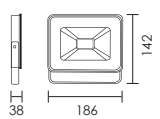

2340 lm

20W LED

Code	Description	Kelvin / Lumen
------	-------------	----------------

Iplast 2 30W
4648.3040.30

30W / LED

4000K

3510 lm

30W LED