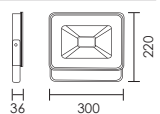

Code	Description	Kelvin / Lumen
------	-------------	----------------

Iplast 50W
4645.02.50.30.30
4645.02.50.40.30

50W / LED

3000K

50W / LED

4000K

5500 lm

50W LED