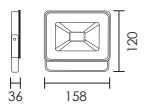

Code	Description	Kelvin / Lumen

Iplast 2 30W
4648.3040.30

30W / LED

4000K

3510 lm

30W LED