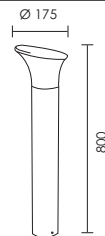

# ATHENA/ARGUS LED

design by Spazio

52  
Anthracite

code lamp details

**Athena** Bollard

**4640** 23W 230V E27

code lamp details

**Argus** LED Bollard