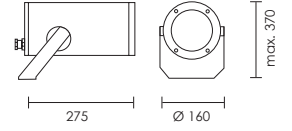

code lamp details

LED option

4632.35.30	35W	230V	3000K
4632.35.40	35W	230V	4000K

Includes LED driver

4500 lm

ACCESSORIES

code details

Black Louvre

4632/LOUVRE