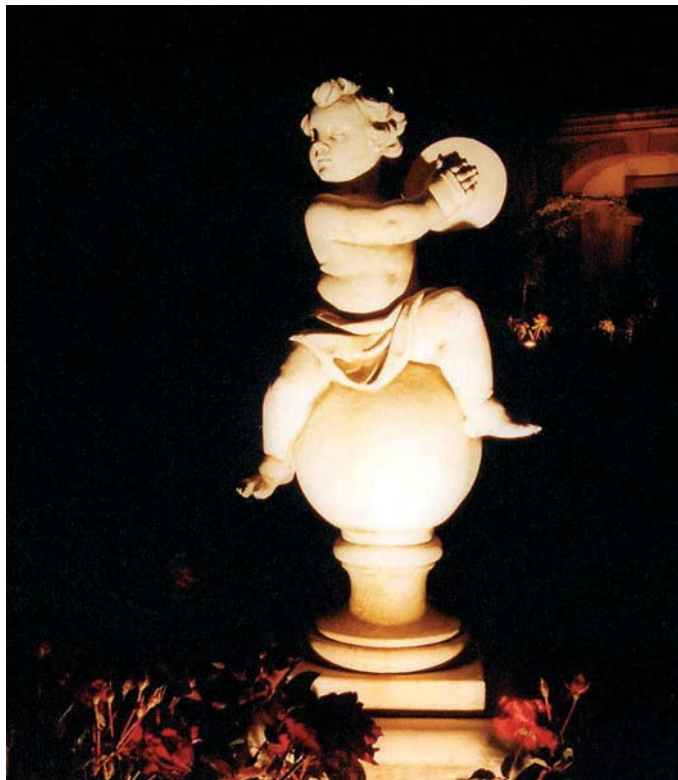

Exterior Spots and Floods

MYCO

design by Spazio

- Adjustable 230V spotlight
- Body made in powder coated aluminium with clear glass diffuser
- Sealed using allen key screws and silicon gasket
- Suitable for Gu10 LED lamps
- Class 1
- IP 66