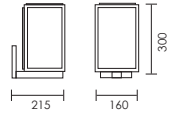

RUBIK OUT WALL / RUBIK LONG

design by Spazio

code lamp details

Rubik Out Wall

4562.30 max.60W 230V E27

code lamp details

Rubik Long

4561.01.30 max. 2 x 60W 230V E27