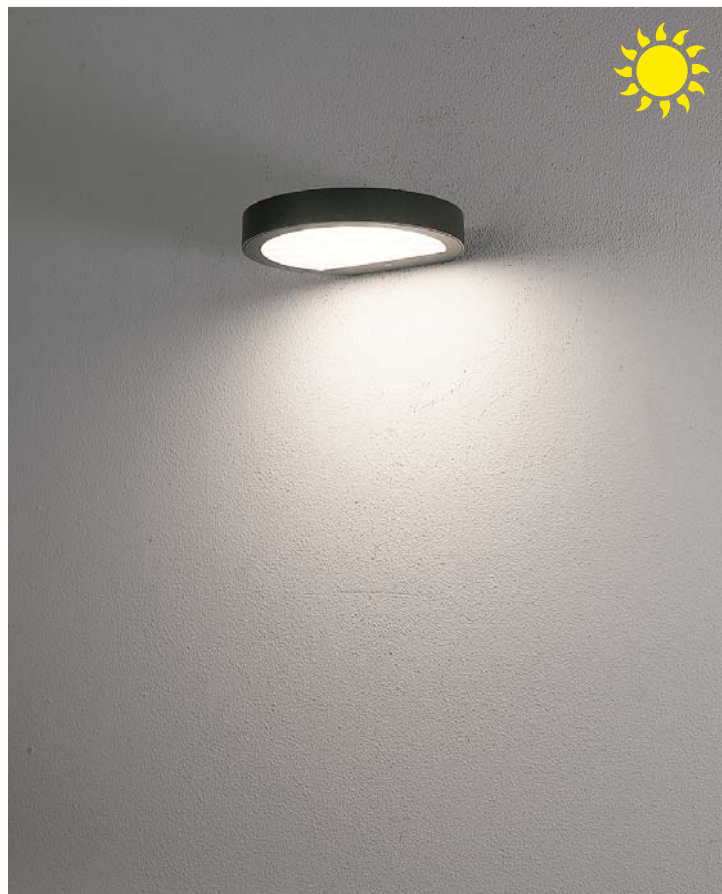

Exterior Wall and Ceiling

POLCO SOLAR

design by Spazio

- Solar wall fitting with motion sensor
- Aluminium body
- Frosted polycarbonate diffuser
- Sealed with 304 stainless steel screws
- 2.2W LED
- 3000K
- Lithium-ion battery
- No wiring required
- Charge time: 6 - 8hrs
- Usage time:
 - Full Light. 2.5 - 3hrs
 - Micro Light. 20-25hrs
- Class III
- IP 54
- Inland quality

30
Black

code lamp details

Solar wall fitting

4555.3030 2.2W / 3000K LED

443 lm
(3000K)
 2.2W
LED