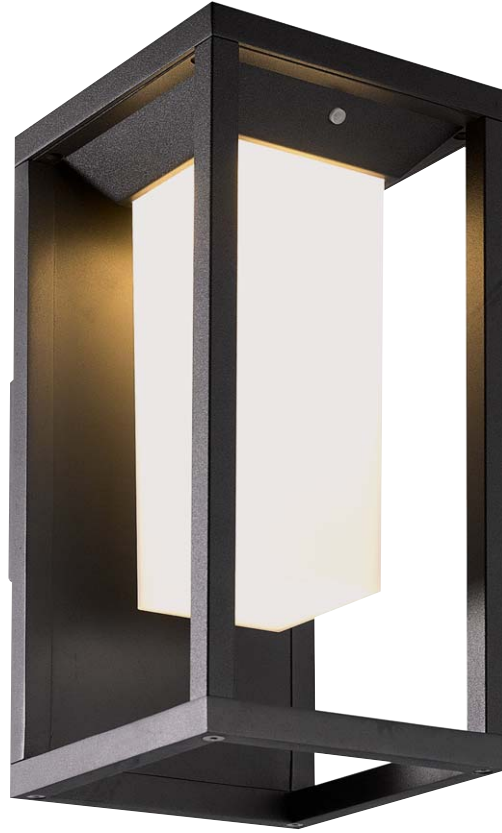

Exterior Wall and Ceiling

ASTRAL SOLAR

design by Spazio

- Exterior wall fitting
- Aluminium body
- Frosted polycarbonate diffuser
- Sealed with 304 stainless steel screws
- 2.2W LED
- 3000K
- Lithium-ion battery
- No wiring required
- Charge time: 6 - 8hrs
- Usage time:
 - Full Light. 2.5 - 3hrs
 - Micro Light. 20-25hrs
- Class III
- IP 54
- Inland quality

30
Black

code lamp details

Solar wall fitting

4553.3030 2.2W / 3000K LED

294 lm
(3000K)

 2.2W
LED