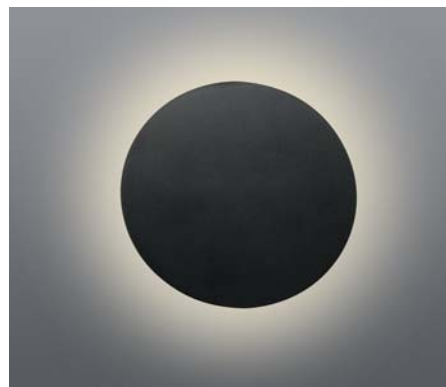

Exterior Wall and Ceiling

# FOCAL

design by Spazio

- Exterior wall fitting
- Polycarbonate + ABS body
- Polycarbonate diffuser
- 8W/230V/LED
- 3000K/4000K
- Class II
- IP 65
- CRI > 80
- Coastal quality

30  
Black

31  
White

code lamp details