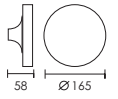

code lamp details

Focal Square

3000K
4547.2.3030 8W/230V/LED
4547.2.3031 8W/230V/LED

4000K
4547.2.4030 8W/230V/LED
4547.2.4031 8W/230V/LED