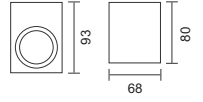

code lamp details

2 Light

4543.2 2 x 10W 230V Gu10

Suitable for Gu10 LED lamps