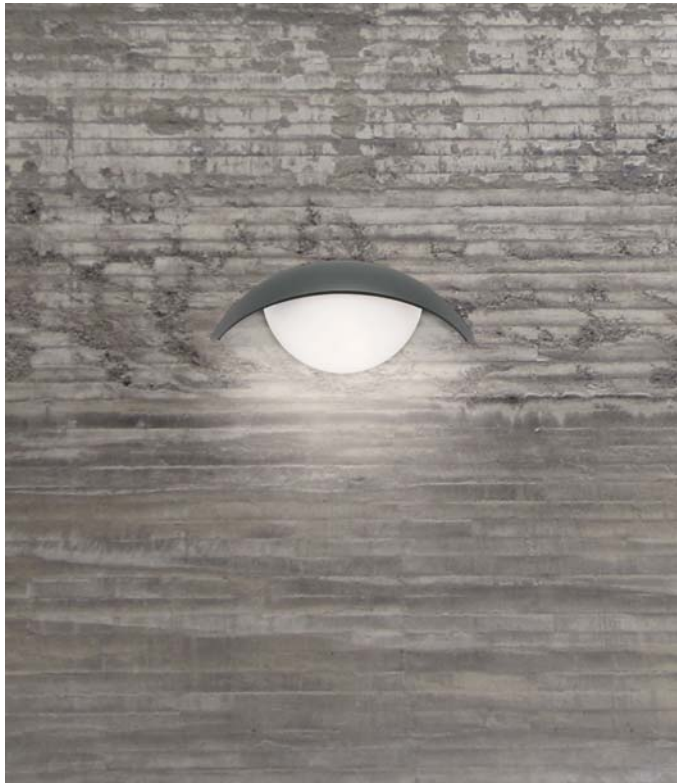

Exterior Wall and Ceiling

ARCO

design by Spazio

- Exterior wall fitting
- Body in aluminium with opal polycarbonate diffuser
- Sealed using stainless steel screws
- Utilises both incandescent and CFL lamps
- Asymmetrical light output
- Class 1
- IP 44

52
Anthracite

31
White

code lamp details

Asymmetrical wall light

4537 18W 230V E27