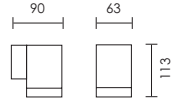

Fig. 1 Up or down light

Fig. 2 Up/down light

52 Anthracite

31 White

code lamp details

Up or down light

4533.1 50W 230V Gu10

Suitable for Gu10 LED lamps