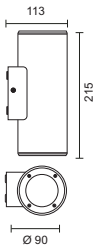

code lamp details

Up or down

4531.4 10W 230V Gu10

Suitable for Gu10 LED lamps