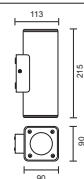

code lamp details

Up or down

4531.2 10W 230V Gu10

Suitable for Gu10 LED lamps