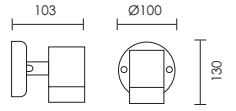

- Exterior wall fitting
- Body made in 202 stainless steel with tempered glass diffuser
- Available as a:
 - Up or down light (Fig. 1a)
 - Up/down light (Fig. 1b)
- Class 1
- IP 44

Fig. 1a Up or down light

Fig. 1b Up/down light

37
202
Stainless
Steel

code lamp details

Up or down light

4530.1 35W 230V Gu10

code lamp details

Up/down light

4530.2 2 x 35W 230V Gu10