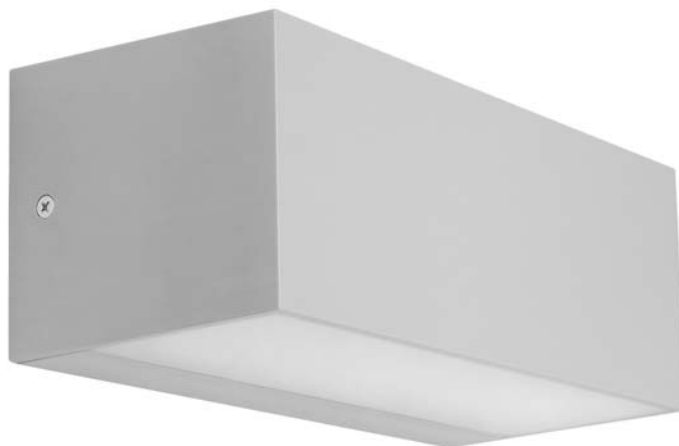

# MITE

design by Spazio

- Exterior LED wall fitting
- ABS & Polycarbonate body
- Polycarbonate diffuser
- Up/down lighting (Fig. 1)
- 8W or 12W LED available in:
  - Warm white (3000K)
  - Natural white (4000K)
- 120° Beam (Fig. 2)
- 950 - 1500Lm
- CRI >80
- Includes LED driver
- Class II
- IP 65
- Coastal quality