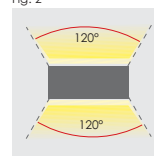

MITE

design by Spazio

- Exterior LED wall fitting
- ABS & Polycarbonate body
- Polycarbonate diffuser
- Up/down lighting (Fig. 1)
- 8W or 12W LED available in:
  - Warm white (3000K)
  - Natural white (4000K)
- 120° Beam (Fig. 2)
- 950 - 1500Lm
- CRI >80
- Includes LED driver
- Class II
- IP 65
- Coastal quality

Fig. 2