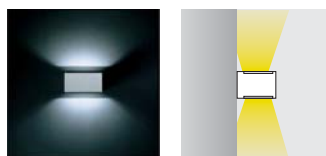

Exterior Wall and Ceiling

ZELDA LED

design by Spazio

- Exterior LED wall fitting
- Body made in powder coated aluminium with clear glass diffuser
- Stainless steel external screws
- Up/down lighting
- Warm white (3000K) LED
- Available in:
 - Double - 9W LED
 - Maxi Double - 20W LED
- 600 - 1600 Lumen
- Includes LED driver
- Class 1
- IP 54
- 5yr Warranty