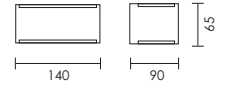

code lamp details

MAXI DOUBLE - up/down light
4520.30 20W 230V 3000K

Includes LED driver

20W LED