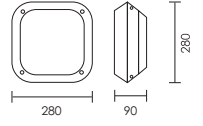

# ANNA PLAIN

design by Spazio

30  
Black

31  
White

code lamp details

Anna bulkhead square

**4510.211.30** 2 x 11W/230V/E27

code lamp details