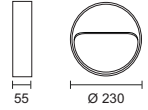

code lamp details

Square

4495.3.30 8W 230V 3000K
4495.3.40 8W 230V 4000K

Includes LED driver