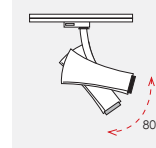

Interior Track and Spot

DOLCE

design by Spazio

- Track mounted spotlight
- Aluminium body
- Glass diffuser
- 80° Tilt (Fig. 1)
- 355° Rotation (Fig. 2)
- 42W LED available in:
  - Warm White (3000K)
  - Natural White (4000K)
- 40° beam
- CRI > 90
- Includes LED driver
- Class I
- IP 20

Fig. 2