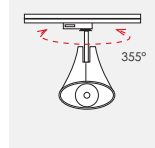

# DOLCE

design by Spazio

- Track mounted spotlight
- Aluminium body
- Glass diffuser
- 80° Tilt (Fig. 1)
- 355° Rotation (Fig. 2)
- 42W LED available in:
  - Warm White (3000K)
  - Natural White (4000K)
- 40° beam
- CRI > 90
- Includes LED driver
- Class I
- IP 20

Fig. 1

Fig. 2

code lamp details

Track spot

**4132.42.40.30** 42W 230V 3000K

**4132.42.40.40** 42W 230V 4000K

Includes LED driver