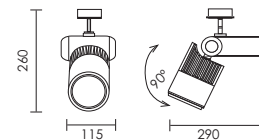

- Surface or track mounted adjustable LED spotlight
- Body and base made in aluminium
- 25W or 30W LED available in:
 - Warm white (3000K)
 - Natural white (4000K)
- 45° Reflector (Fig. 1)
- 90° Tilt
- Includes LED driver
- Class 1
- IP 20

Fig. 1 45° Beam

code lamp details

Zeta 25W Surface Mount

4128.1.25.30 25W LED 3000K
4128.1.25.40 25W LED 4000K
 Includes LED Driver

2500 lm

25W
LED

code lamp details

Zeta 25W Track Mount