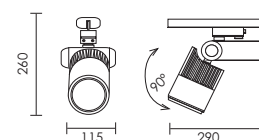

Zeta 30W Track Mount

4128.2.30.45.30 30W LED 3000K
4128.2.30.45.40 30W LED 4000K
Includes LED Driver

3000 lm

30W
LED