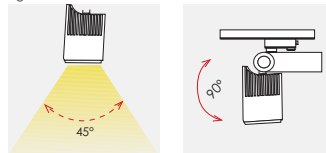

- Surface or track mounted adjustable LED spotlight
- Body and base made in aluminium
- 25W or 30W LED available in:
  - Warm white (3000K)
  - Natural white (4000K)
- 45° Reflector (Fig. 1)
- 90° Tilt
- Includes LED driver
- Class 1
- IP 20

Fig. 1 45° Beam