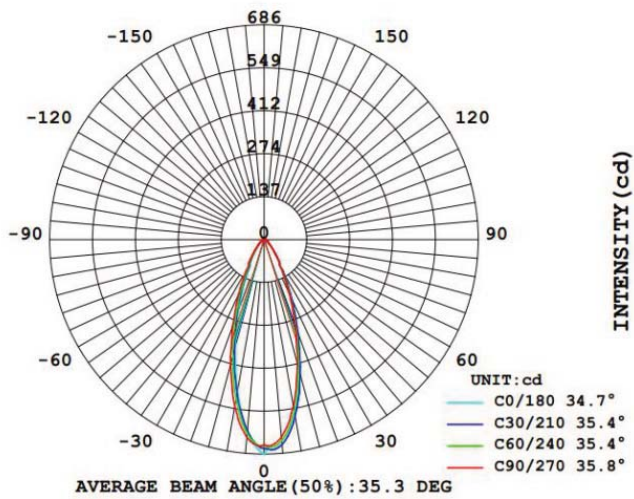

3 HOUR EMERGENCY
BATTERY BACKUP

LITHIUM IRON PHOSPHATE
BATTERY INCLUDED

EMERGENCY TRACK LED

Design by Spazio

30
Black

Code	Description	Kelvin
4010.4030	3W	4000K

Height	AVR E	CENTER E	Diameter
2.00m	112.661x	171.521x	125.11cm
4.00m	28.171x	42.881x	250.21cm
6.00m	12.521x	19.061x	375.32cm
8.00m	7.041x	10.721x	500.43cm
10.00m	4.511x	6.861x	625.53cm

Angle: 34.7deg