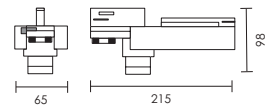

3 HOUR EMERGENCY
BATTERY BACKUP

LITHIUM IRON PHOSPHATE
BATTERY INCLUDED

EMERGENCY TRACK LED

Design by Spazio

30
Black

Code	Description	Kelvin
4010.4030	3W	4000K

Height	AVR E	CENTER E	Diameter
2.00m	112.661x	171.521x	125.11cm
4.00m	28.171x	42.881x	250.21cm
6.00m	12.521x	19.061x	375.32cm
8.00m	7.041x	10.721x	500.43cm
10.00m	4.511x	6.861x	625.53cm