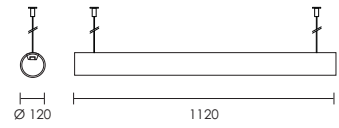

code lamp details
65W L.1410
3991.65.30.31 65W 230V 3000K
3991.65.40.31 65W 230V 4000K

9080-9560Lm
65W LED

Includes LED driver