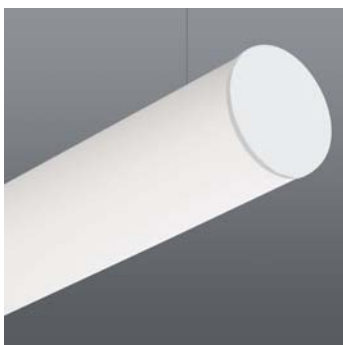

code lamp details
65W L.1410
3991.65.30.31 65W 230V 3000K
3991.65.40.31 65W 230V 4000K

9080-9560Lm
65W LED

Includes LED driver