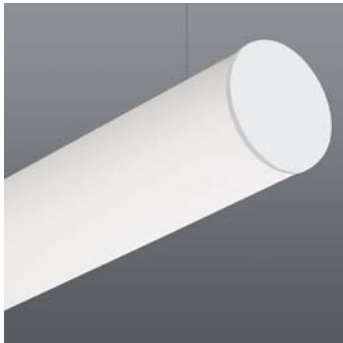

Interior Modular Systems

ULISSE

design by Civic

- Aluminium body
- Opal polycarbonate diffuser
- Accessories sold separately
- Includes LED driver
- Class I
- IP40

31
 White

code lamp details
50W L.1120
3991.50.30.31 50W 230V 3000K
3991.50.40.31 50W 230V 4000K