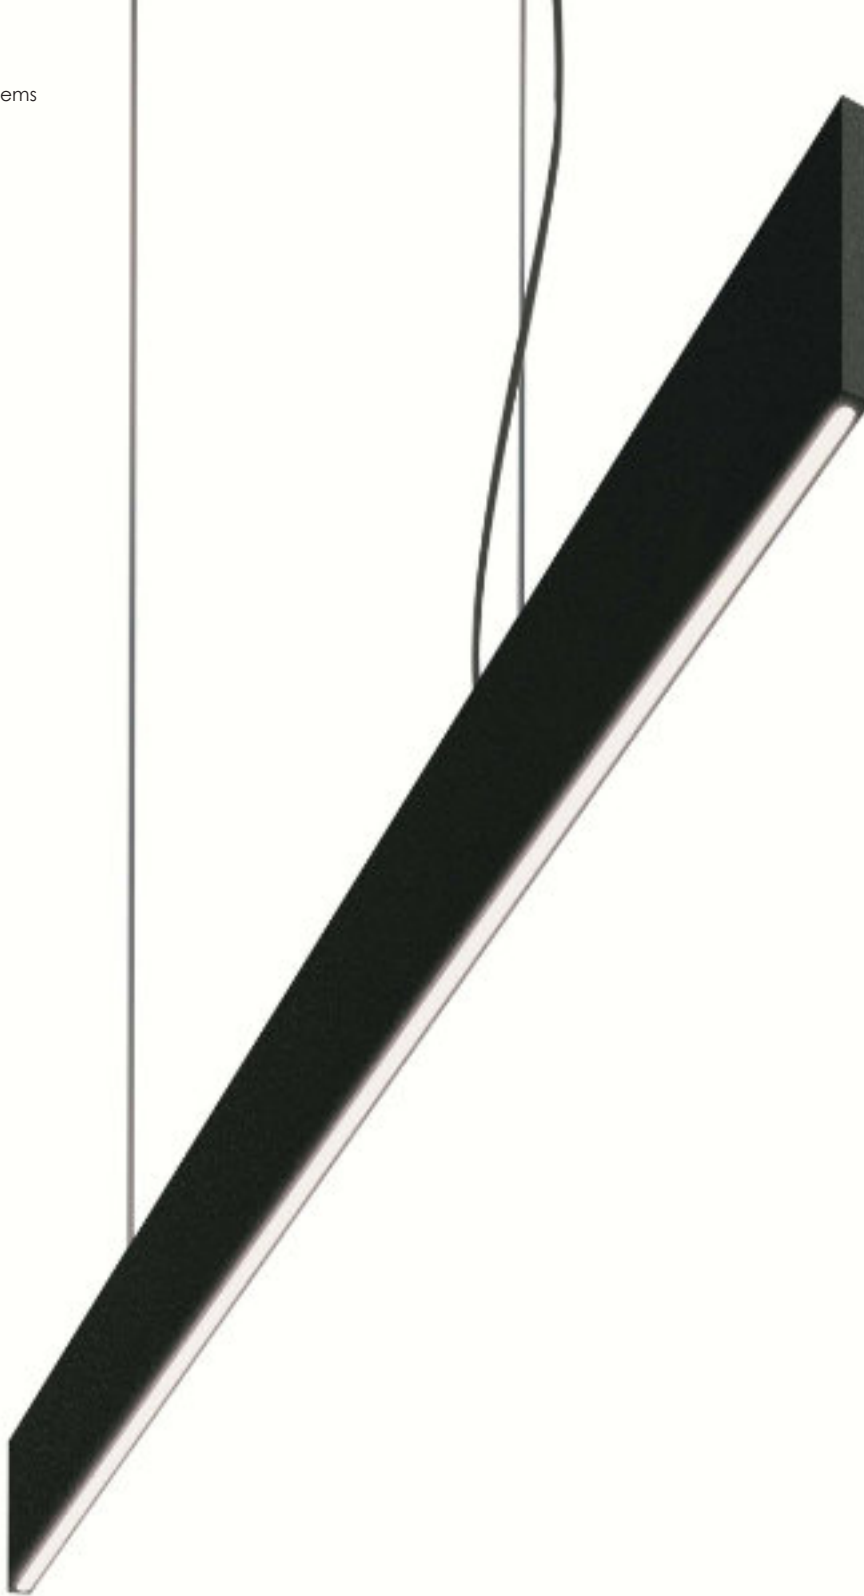

Interior Pendants / Modular Systems

BLADE

design by Spazio

Fig. 1

- Up and Down lighting profile Slim design (Fig. 1)
- Aluminium body
- Opal polycarbonate diffuser
- Complete with 2m suspension
- 45W 230V 3000K LED
- CRI > 90
- Includes integral driver
- Direct / Indirect lighting
- Class I
- IP20

BLADE

design by Spazio

20
Pure
Grey

30
Matt
Black

31
Matt
White

Code Lamp details
Direct and Indirect suspension

3975.30 45W 230V 3000K

LED Includes integral driver