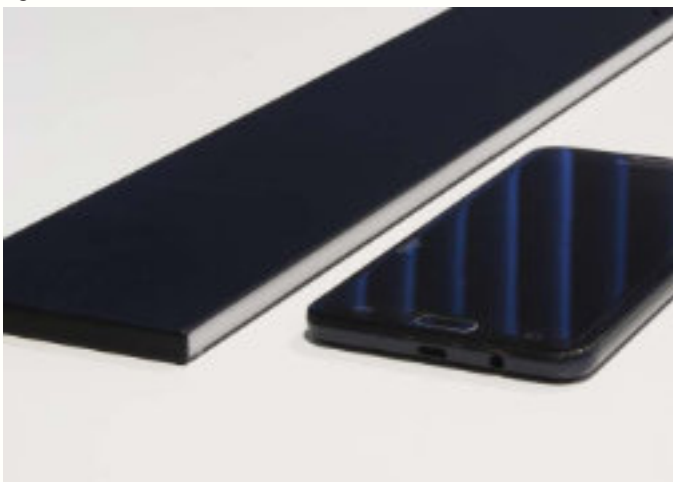

Interior Pendants / Modular Systems

BLADE

design by Spazio

Fig. 1

- Up and Down lighting profile Slim design (Fig. 1)
- Aluminium body
- Opal polycarbonate diffuser
- Complete with 2m suspension
- 45W 230V 3000K LED
- CRI > 90
- Includes integral driver
- Direct / Indirect lighting
- Class I
- IP20

BLADE

design by Spazio

20
Pure
Grey

30
Matt
Black

31
Matt
White

Code Lamp details
Direct and Indirect suspension

3975.30 45W 230V 3000K

LED Includes integral driver